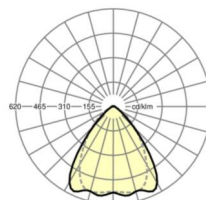

CHARACTERISTICS

Order number	19530004095
EAN number	4020863432318
Commodity code	94051190
Certification mark	IP 20, Protection class I, ENEC10 VDE, F, HACCP DIN10500/Food/IFS-application-related suitability/BRC, Indoor, CE
Impact resistance (IK rating)	IK03 (-20°C bis 30°C)
Ambient temperatur	ta -20°C to 30°C
Warranty period	5 years
State funding programs	BEG - Federal funding for efficient buildings (valid only for Germany)

ELECTRICAL ENGINEERING

Controller	Electronic driver (1 pcs.)
System output	34W
Mains voltage	230V/50Hz
Energy efficiency class/light source	C

LIGHTING TECHNOLOGY

Placement	LED, Colour rendering/Light colour CRI ≥ 80 / 3000K
Colour tolerance (MacAdam)	3SDCM
Nominal luminous flux	5840lm
LED service life	50000h L80/B10 (Tq 30°C), 70000h L80/B50 (Tq 30°C)
Luminaire luminous efficiency	170lm/W
Beam angle	80° (C0) / 75° (C90)
UGR lat./long.	19.3 / 20.0

MECHANICS

Housing colour	silver grey/white aluminium RAL 9006
Dimensions (LxWxDxH)	1531mm x 55mm x 37mm
Weight (net)	1.65kg
Type of installation	Mounting rail system installation, Light structure

Dimensions

L	1531 mm	Length
B	55 mm	Width
H	37 mm	Height

DEEP-LINK

<https://www.regiolux.de/en/article/19530004095>

Reference	LED 6000lm 830
ηLB	100 %
Φ ↓/↑	98 % / 2 %
UGR lat./long.	19.3 / 20.0